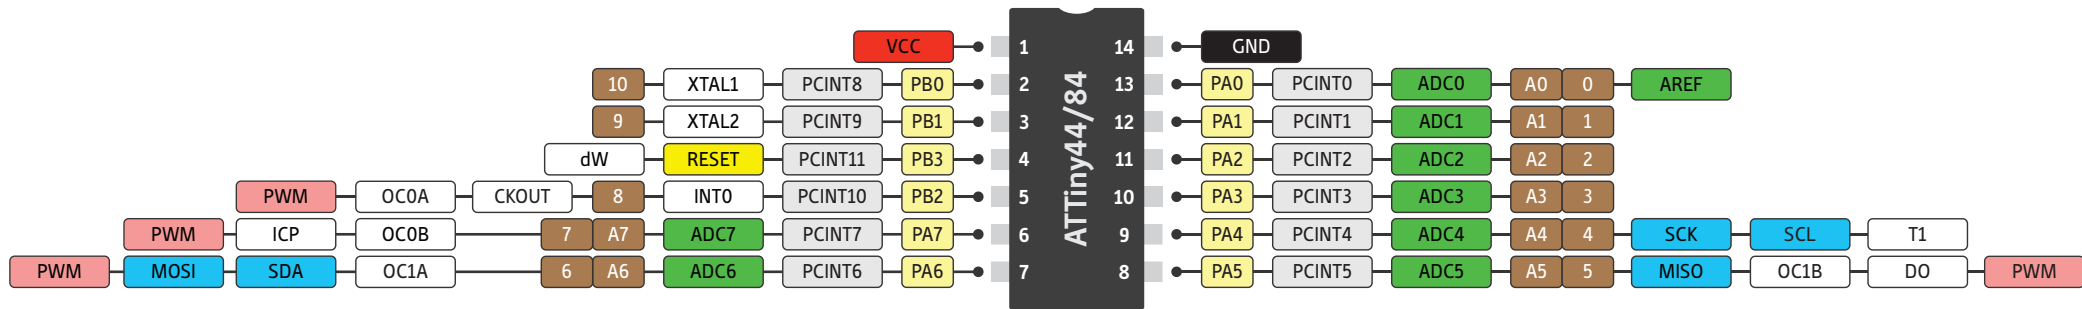

**LEGEND**

GND
POWER
CONTROL
PORT PIN
ATMEGA328 PIN FUNC
DIGITAL PIN
ANALOG-RELATED PIN
PWM PIN
SERIAL PIN
ARDUINO PIN

Using Arduino as ICSP Programmer for ATTiny45/85

Using Arduino as ICSP Programmer for ATTiny44/84