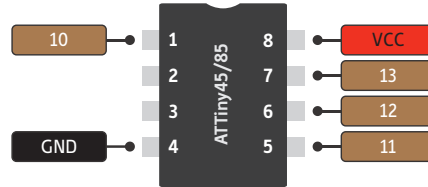

**LEGEND**

GND
POWER
CONTROL
PORT PIN
ATMEGA328 PIN FUNC
DIGITAL PIN
ANALOG-RELATED PIN
PWM PIN
SERIAL PIN
ARDUINO PIN

Using Arduino as ICSP Programmer for ATTiny45/85

Using Arduino as ICSP Programmer for ATTiny44/84