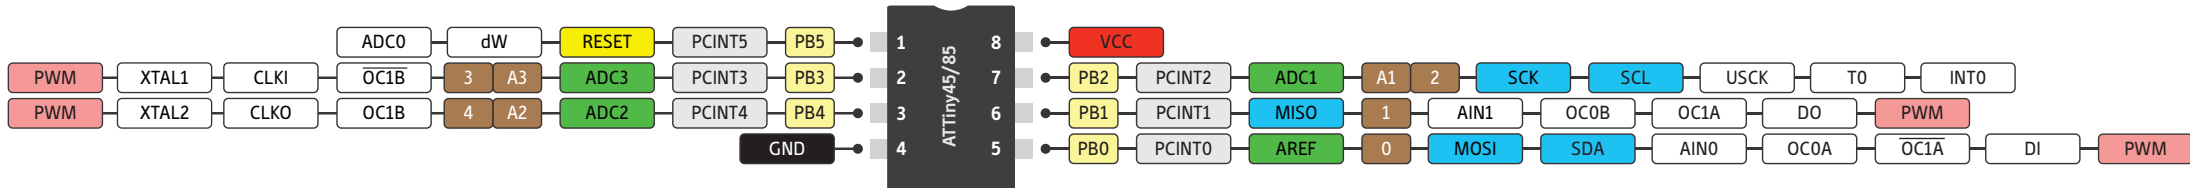

**LEGEND**

GND
POWER
CONTROL
PORT PIN
ATMEGA328 PIN FUNC
DIGITAL PIN
ANALOG-RELATED PIN
PWM PIN
SERIAL PIN
ARDUINO PIN

Using Arduino as ICSP Programmer for ATTiny45/85

Using Arduino as ICSP Programmer for ATTiny44/84