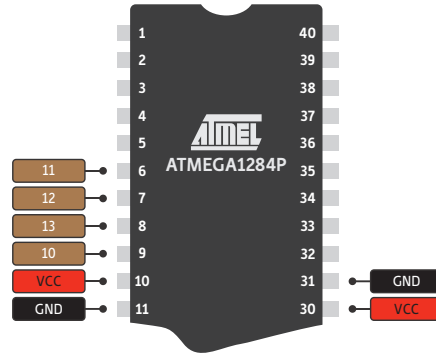

LEGEND

GND
POWER
CONTROL
PORT PIN
ATMEGA PIN FUNC
DIGITAL PIN
ANALOG-RELATED PIN
PWM PIN
SERIAL PIN
ARDUINO PIN

Using Arduino as ICSP Programmer for ATMEGA1284P

THE UNOFFICIAL
ARDUINO
&
ATMega1284P
PINOUT DIAGRAM