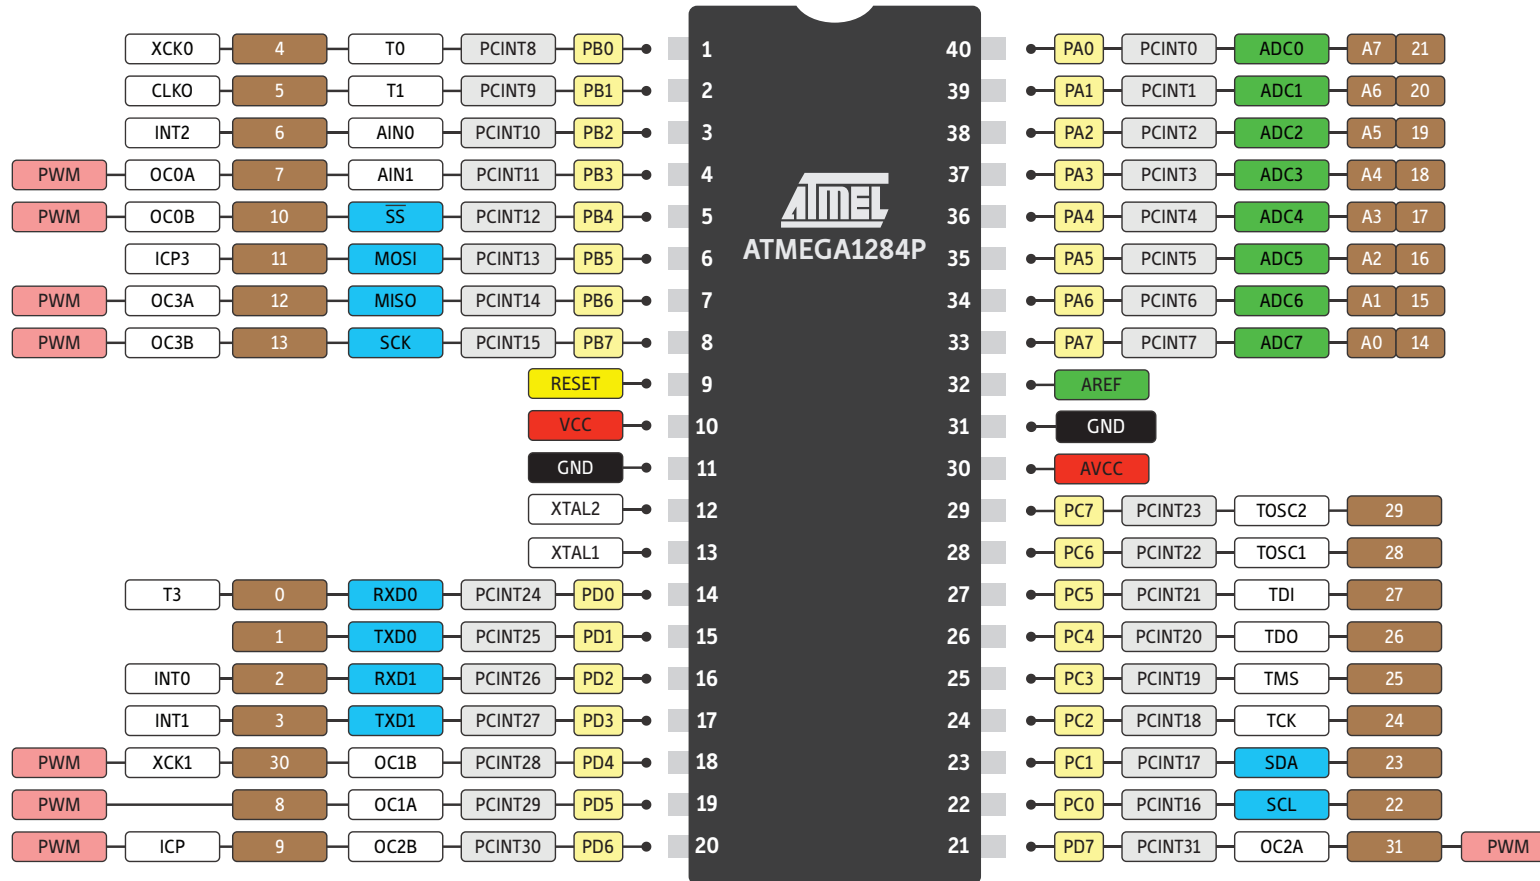

THE UNOFFICIAL
ARDUINO
&
ATMega1284P
PINOUT DIAGRAM

Bobuino Version

www.pighixx.com

03 FEB 2013